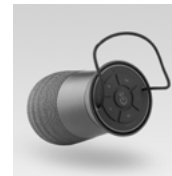

# lighthouse

Lighthouse is a multi-functional, portable, speaker featuring novel design and the latest wireless technology. Combining the functions of a camp lantern, multiple lighting color schemes, USB power bank for charging other devices and a powerful speaker, Lighthouse is the perfect gadget for all your indoor/outdoor adventures.

COLOURS red / black

## TECHNICAL SPECIFICATIONS

speaker	2"
frequency range	60Hz - 20kHz
power output	6W
music sources	Bluetooth 4.2 (EDR) 3,5mm stereo input
battery	ja (<2h charging time)
battery capacity	8 u (50% volume)
power supply	5000mAh / 3,7V
dimensions (h x Ø)	95 x 165mm
weight / piece	0,55kg
composition	ABS
colour	red / black
waterproof	IP65
extra	lamp color variation KISS (TWS) - connect 2 speakers

- Bluetooth 4.2
- Camp lantern (white, warm white, color variation)
- Powerbank
- KISS – connect 2 speakers

Did you know that the handy KISS function allows you to simply connect 2 speakers to each other? Double listening pleasure! Moreover, you take this companion outside without any worries, even in rainy weather. (IP65)